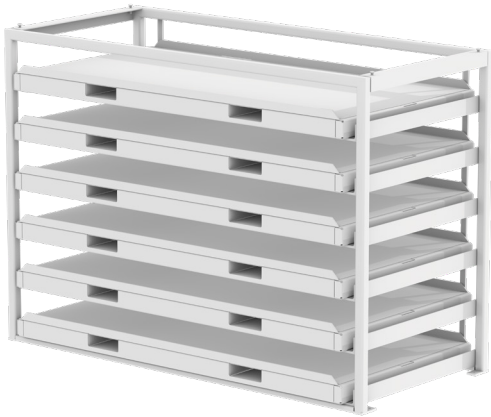

...made by

PRICE LIST 0424 EN-BG

FORKLIFT TRUCK ATTACHMENTS

WORKSPACE MATERIAL HANDLING

ENVIRONMENT / STORAGE

HAZARDOUS MATERIALS CONTAINERS

INNOVATION – CONSTRUCTION – PRODUCTION

... for more than 55 years